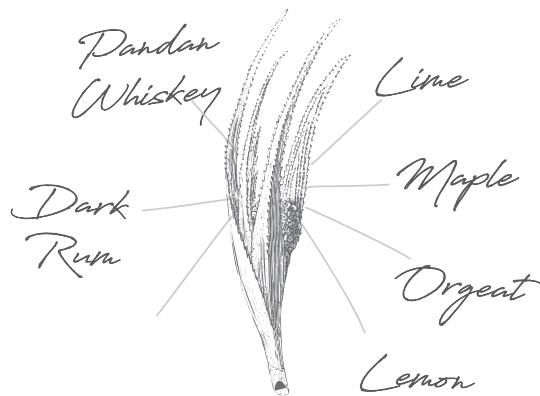

SIGNATURE COCKTAILS

**SIGNATURE
COCKTAILS**

HERBS

HERBS

SIGNATURE COCKTAILS

CURRY

150

SHISO

NEW

160

• Prices are quoted in thousands of rupiah and subject to service & government tax.

HERBS
SIGNATURE COCKTAILS

SEAWEED

185

PANDAN

165

• Prices are quoted in thousands of rupiah and subject to service & government tax.

FLOWER

FLOWER
SIGNATURE COCKTAILS

GINGER FLOWER

165

CHRYSANTHEMUM

160

• Prices are quoted in thousands of rupiah and subject to service & government tax.

FLOWER

SIGNATURE COCKTAILS

ROSE

NEW

HIBISCUS

• Prices are quoted in thousands of rupiah and subject to service & government tax.

SPICE

SPICE