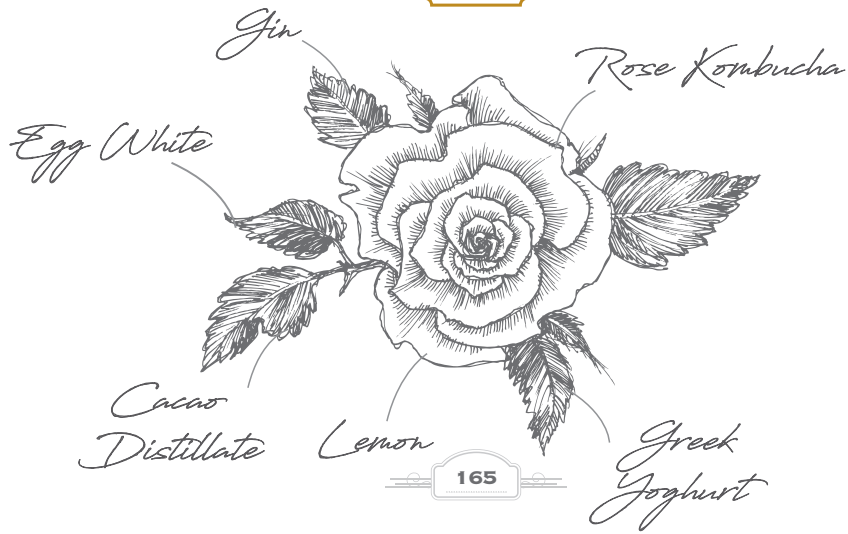

FLOWER

SIGNATURE COCKTAILS

ROSE

NEW

HIBISCUS

• Prices are quoted in thousands of rupiah and subject to service & government tax.