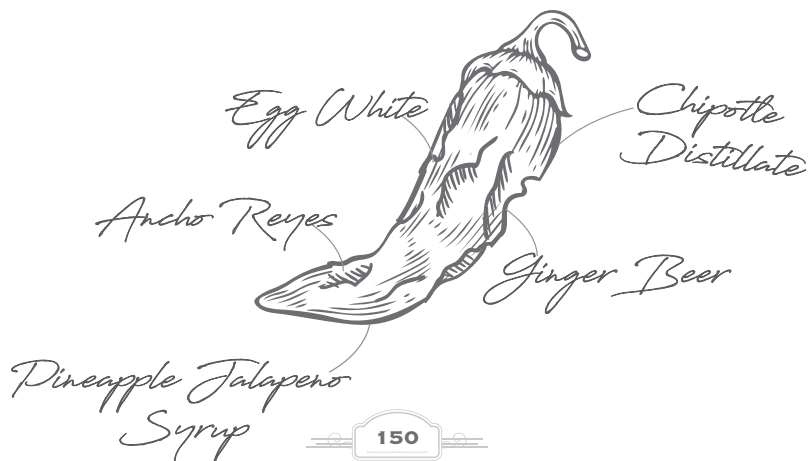

• Prices are quoted in thousands of rupiah and subject to service & government tax.

FRUIT

SIGNATURE COCKTAILS

DURIAN

150

CHIPOTLE

NEW

150