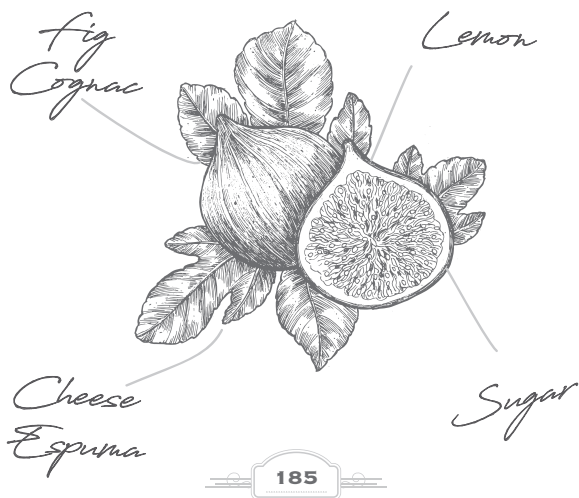

SICHUAN PEPPER

NEW

165

• Prices are quoted in thousands of rupiah and subject to service & government tax.

FRUIT

FRUIT
SIGNATURE COCKTAILS

FIG

STRAWBERRY